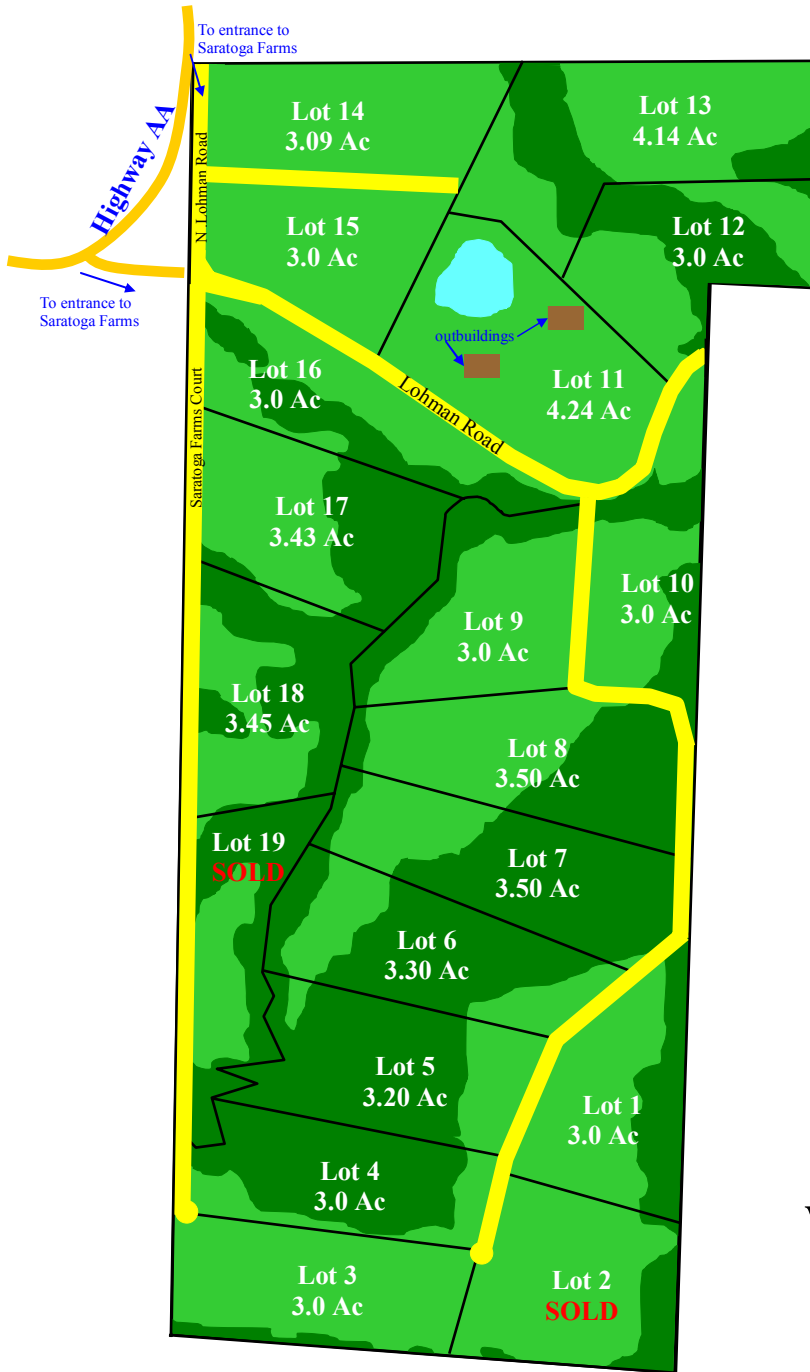

## Excellent Home Sites Available!

Saratoga Farms  
Warrenton, MO 63383

- Beautiful home sites!
- Open and wooded acreage
- Horses welcome!!!
- Minutes from Hwy 70
- Warrenton School District

**PRICE REDUCED!**

Lot Sizes:	Price / acre:
3-4 Acres	\$11,000

Gorgeous subdivision with an excellent mixture of open and wooded home sites. Perfect for building your new custom home! Great location, minutes from Highway 70!

Directions: Hwy 70 W to Warrenton Exit #193. Take North Outer Road east to Hwy AA on left. Go 2.5 miles to N. Lohman Rd turn right and go straight ahead to Saratoga Farms entrance. Call Phil Reid at 314-486-8642.