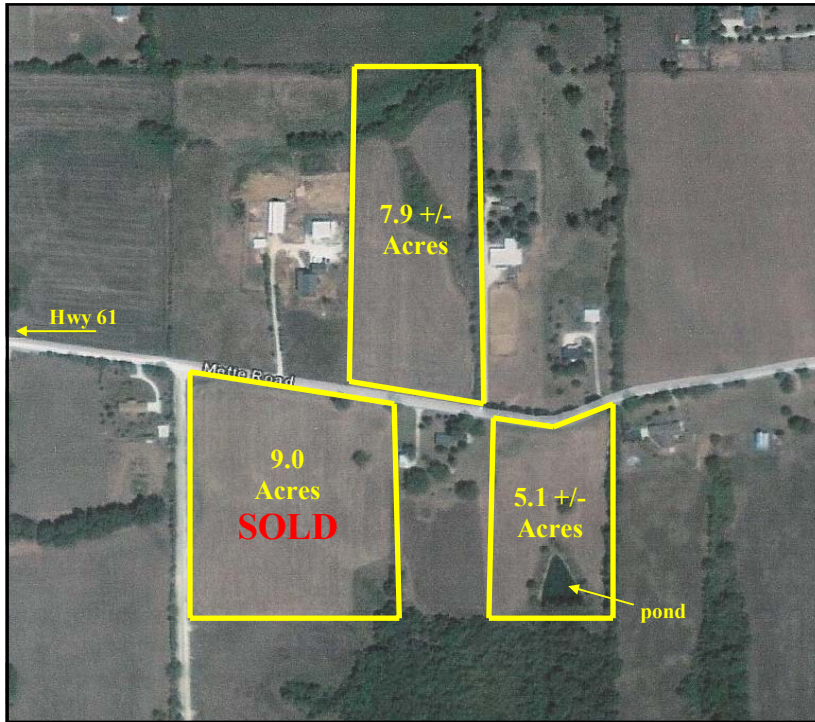

FOR SALE

Mette Road - 3 tracts available!

OPEN PASTURE - IDEAL FOR HOME SITE W/ HORSES!

- Mostly open pasture
- Gently rolling acreage
- Ideal for horses
- Just minutes from the Hwy!
- Troy School District

**METTE ROAD
MOSCOW MILLS, MO**

5.1 +/--ACRES : \$117,300

7.9 +/--ACRES: \$173,800

9.0 ACRES: SOLD

This property is a great for nice, spacious home sites! Beautiful open, very gently rolling pasture makes this acreage perfect for building your custom home with room for horses. Close to St. Charles county, just inside Lincoln County lines. Easy commute, just minutes from Highway 40/61!!!!

Directions: 70W to Hwy 40/61 interchange. North on Hwy 61 for 8.6 miles to Mette Road on right. Turn right and go approx. 0.9 miles to property on left. The 9.0 acre lot and 5.1+/- acre lot will be on right, the 7.9+/- acre lot will be on the left. Watch for signs.