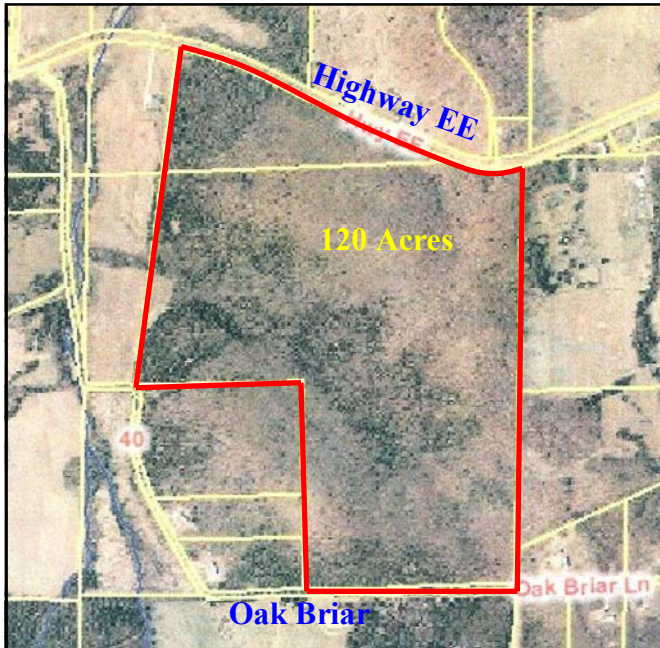

FOR SALE

120 Acres - Miller County

WOODED ACREAGE WITH NICE VIEWS!

- Blacktop frontage
- Electric along road
- Nice home sites
- Great hunting!
- R-5 Iberia District

HIGHWAY EE
IBERIA, MO 65486

LOT SIZE: 120 ACRES
PRICE: \$2,128 / ACRE

120 wooded acres of gently rolling hills.
Nice views with great home sites.
Blacktop EE frontage on the north and
County Road Oak Briar on the south.
Sellers may subdivide.

Directions: From the intersection of Hwy 42 and Hwy 17 in Iberia, take 17 south 1/2 mile to EE. Turn right on EE and go 7.5 miles to property on left. Watch for the real estate signs.