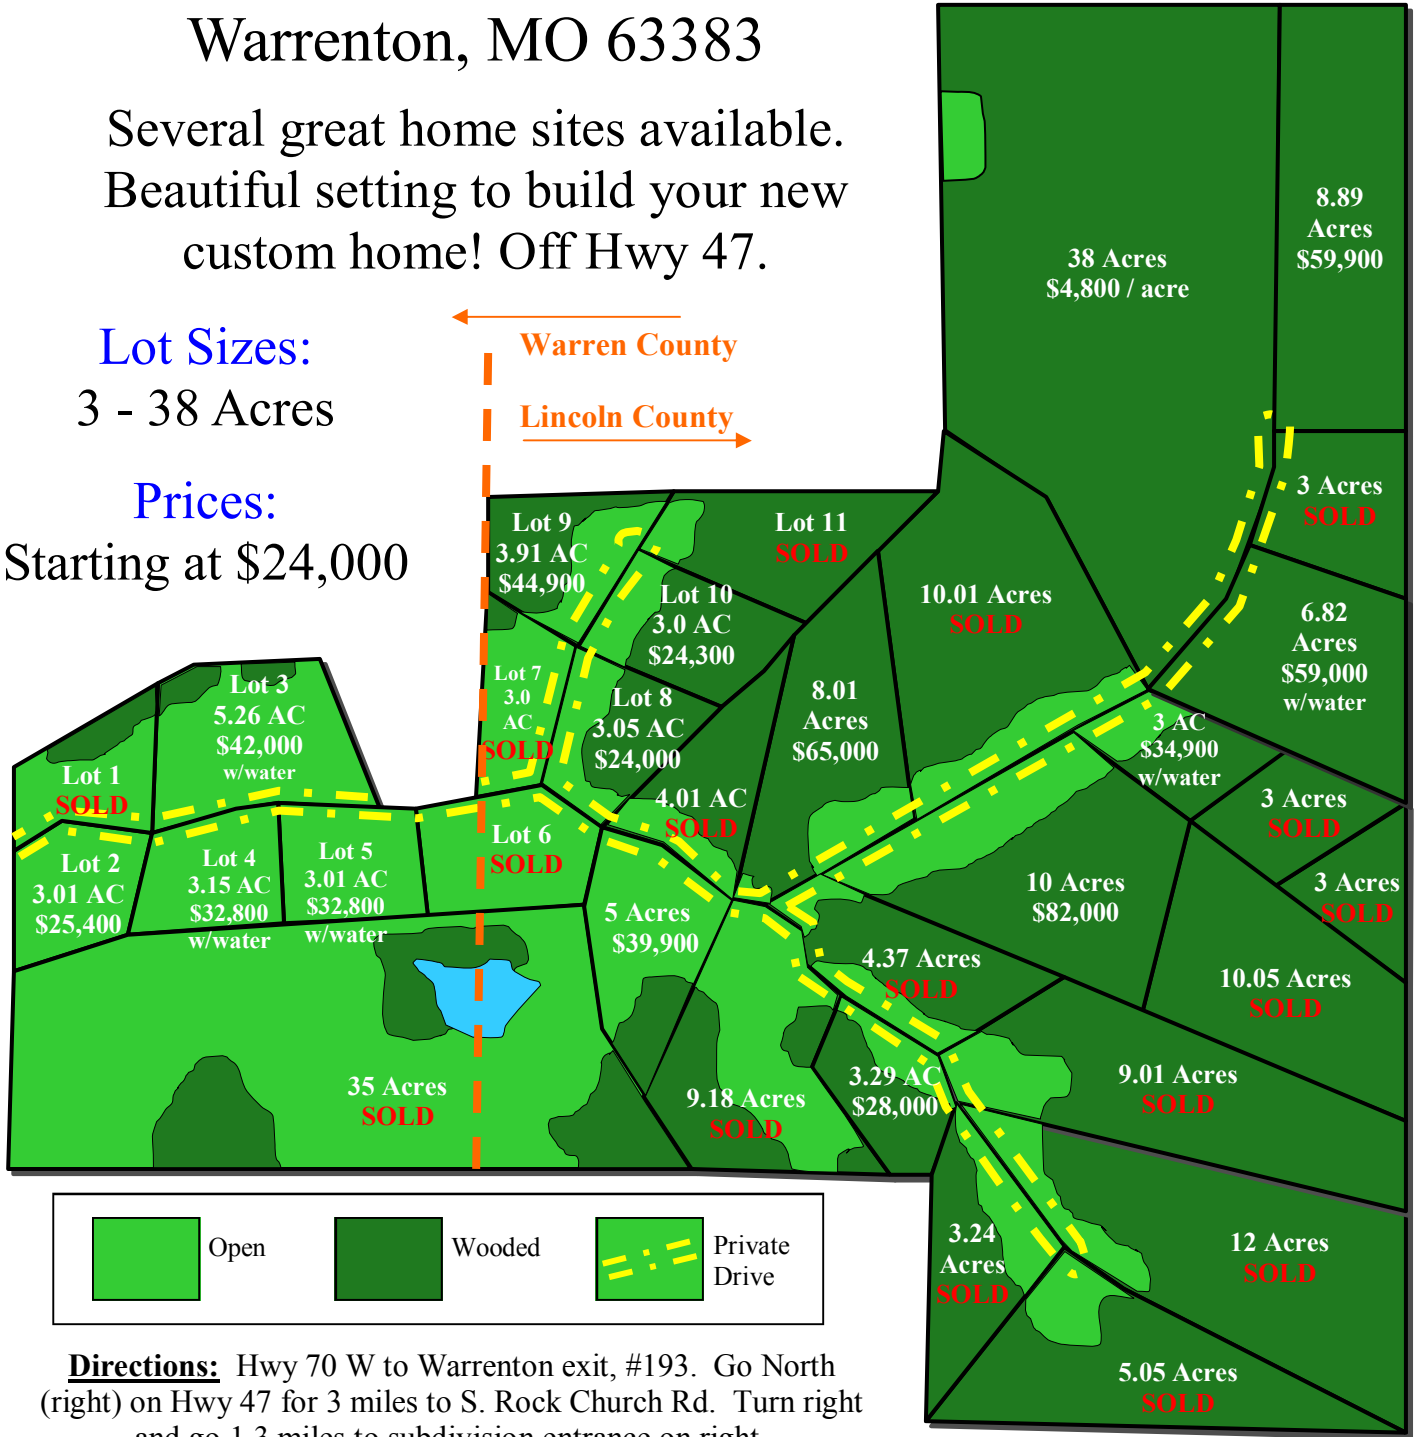

## Canterbury Park

Warrenton, MO 63383

Several great home sites available.  
Beautiful setting to build your new  
custom home! Off Hwy 47.

**Lot Sizes:**  
3 - 38 Acres

**Prices:**  
Starting at \$24,000

**Directions:** Hwy 70 W to Warrenton exit, #193. Go North (right) on Hwy 47 for 3 miles to S. Rock Church Rd. Turn right and go 1.3 miles to subdivision entrance on right.