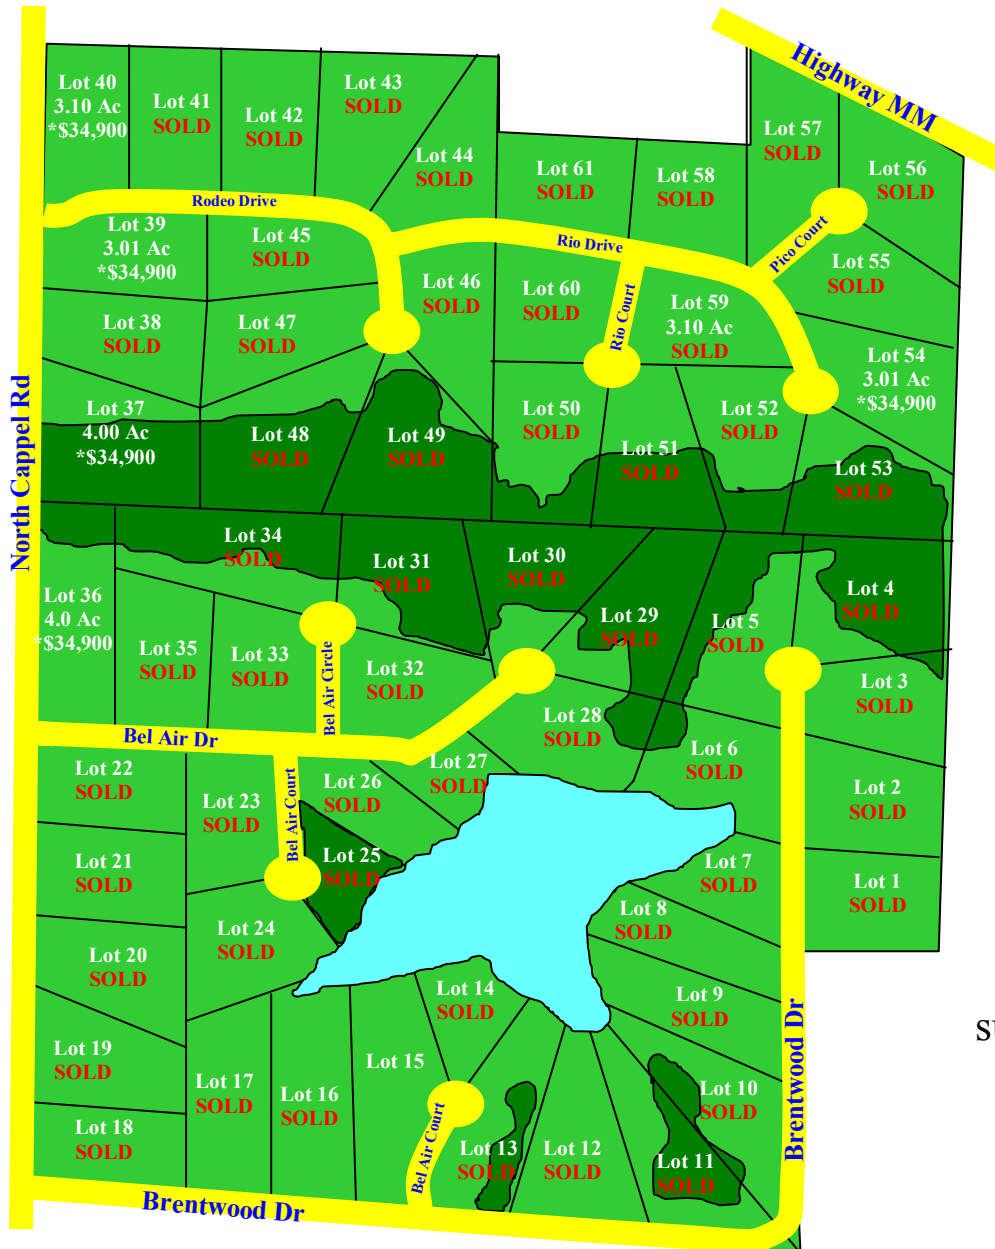

Bel Air Subdivision

Gorgeous Home Sites Available!

Bel Air - Moscow Mills, MO 63362

- Beautiful home sites!
- Some open lots
- Some backing to trees
- Paved streets
- Horses welcome!
- Lincoln County
- Troy School District

Lot Sizes:

3 - 4 Acres

Prices:

\$34,900 each

Only a few more home sites available in this subdivision! Great area to build your new home! Paved streets in place. Horses welcome, some restrictions apply.

Directions: 70W to Hwy 40/61 interchange. North on Hwy 61 for approx. 11 miles to Moscow Mills. Right on Hwy C for 0.4 miles to right on Hwy MM, go southeast for 2.8 miles to right on N. Cappel Rd. Lots 40, 39, & 37 front on N. Cappel Rd. For lots 48 & 54, take 1st left on Rodeo Dr, Lot 48 will be at end of Rodeo, for 54 take left on Rio Dr to end. Call Phil Reid at 314-486-8642 for more info.